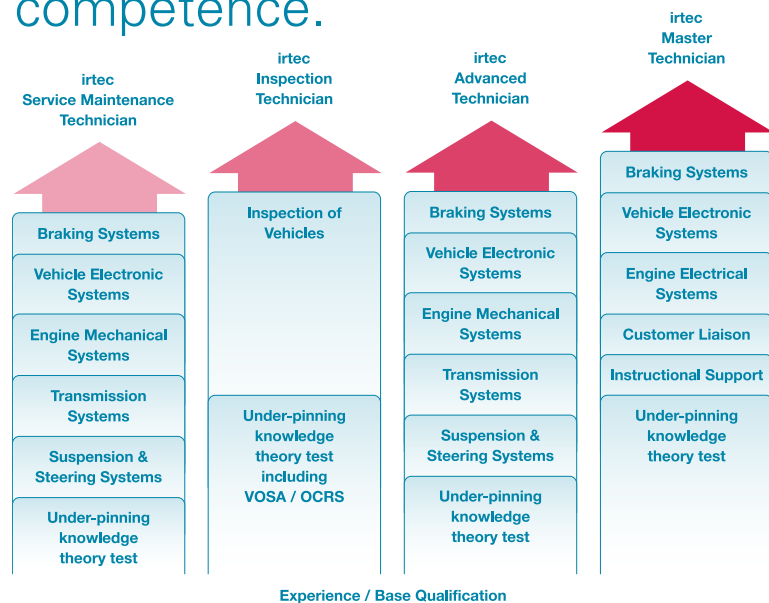

irtec is an independent and renewable accreditation scheme that assesses the competence of technicians working in the commercial vehicle, trailer and passenger carrying industries.

The premier technician accreditation scheme for the road transport industry, irtec provides technicians with formal recognition of their skills.

An irtec licence certifies the individual, rather than the employer, and as licences expire after 5 years, holders have proven their current competence against assured standards.

irtec was developed by IRTE (Institute of Road Transport Engineers) and is quality-assured by leading awarding body IMI Awards Ltd.

irtec licences are available at four levels, which reflect a technician's current skills and competence.

Service Maintenance Technician

Inspection Technician

Advanced Technician

Master Technician

irtec licences are available in the following vehicle classes:

In order to achieve an irtec licence, a technician must first carry out an hour-long theory (Under Pinning Knowledge) test, before completing a practical assessment.

The irtec process

Practical assessments are carried out at an irtec-approved centre, although they can be carried out in the workplace (under controlled conditions) by an irtec-approved assessor.